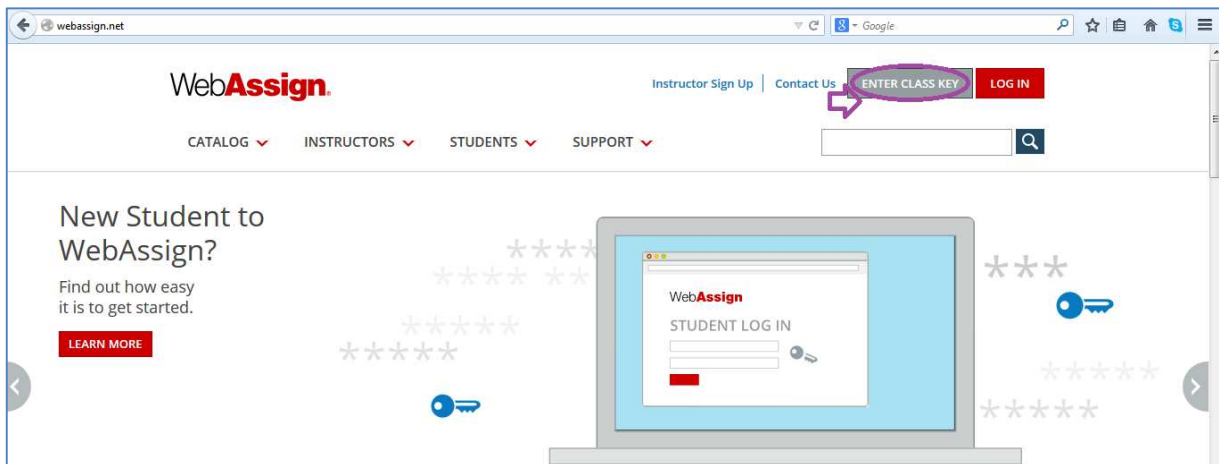

INSTRUCCIONES SOBRE LA PLATAFORMA WEBASSIGN.NET MATE 3171 – LA1

Hola Jóvenes durante el semestre trabajaremos la clase haciendo uso de la plataforma educativa Webassign. El código de la clase (class key) es: **upr 3790 0263**

1. Para que puedan acceder a esta plataforma deben ingresar a la dirección: <https://www.webassign.net>

2. Una vez hayan ingresado a la plataforma dar clic en la opción **ENTER CLASS KEY** como se indica en la figura anterior
3. Ingresar El código de la clase (class key): **upr 3790 0263** y dar clic en **Submit** como se observa en la siguiente figura

WebAssign.

Enroll with Class Key

Enter the Class Key that you received from your instructor. You will only need to complete this once. After you have created your account, you can log in on the main page.

Class Key

Class Keys generally start with an institution code, followed by two sets of four digits.

SUBMIT